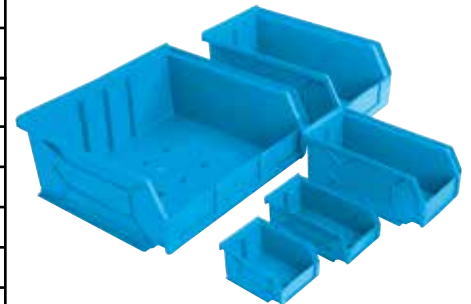

S A LADDER®

STORAGE

EEZEESTOR®
storage solutions made 'eezee'

EEZEESTOR BINS

Tough durable EEZEESTOR bins are manufactured from high quality materials. They are available with wall mounted panels, single or double sided free standing units, mobile units or can simply be stacked on top of one another. EEZEESTOR bins are available in a range of colours ie red, blue, yellow, green, white or gray. Please contact your nearest branch for bins or storage systems not shown.

EEZEESTOR bins are made from high-strength materials. This makes them strong, sturdy and durable! They have large label slots for more efficient stock picking. They also feature a wide lip so they can be safely secured onto mounted wall panels.

EEZEESTOR
BINS

EEZEESTOR[®]
storage solutions made 'eezee'

Size		Product Code	Colour	Barcode
1	105 x 135 x 70	STBIN1BK	Black	6005413004939
		STBIN1Y	Yellow	6005413004793
		STBIN1R	Red	6005413004809
		STBIN1G	Green	6005413004816
		STBIN1GY	Grey	6005413004922
		STBIN1BL	Blue	6005413004786
Size		Product Code	Colour	Barcode
2	105 x 185 x 70	STBIN2BK	Black	6005413004953
		STBIN2Y	Yellow	6005413004847
		STBIN2R	Red	6005413004854
		STBIN2G	Green	6005413004861
		STBIN2GY	Grey	6005413004946
		STBIN2BL	Blue	6005413004830
Size		Product Code	Colour	Barcode
3	140 x 275 x 120	STBIN3BK	Black	6005413004977
		STBIN3Y	Yellow	6005413004892
		STBIN3R	Red	6005413004908
		STBIN3G	Green	6005413004915
		STBIN3GY	Grey	6005413004960
		STBIN3BL	Blue	6005413004885
Size		Product Code	Colour	Barcode
4	205 x 380 x 170	STBIN4BK	Black	6005413005059
		STBIN4Y	Yellow	6005413005011
		STBIN4R	Red	6005413005028
		STBIN4G	Green	6005413004632
		STBIN4GY	Grey	6005413005042
		STBIN4BL	Blue	6005413004991
Size		Product Code	Colour	Barcode
5	420 x 380 x 170	STBIN5BK	Black	6005413005127
		STBIN5Y	Yellow	6005413005080
		STBIN5R	Red	6005413005097
		STBIN5G	Green	6005413005103
		STBIN5GY	Grey	6005413005110
		STBIN5BL	Blue	6005413005073