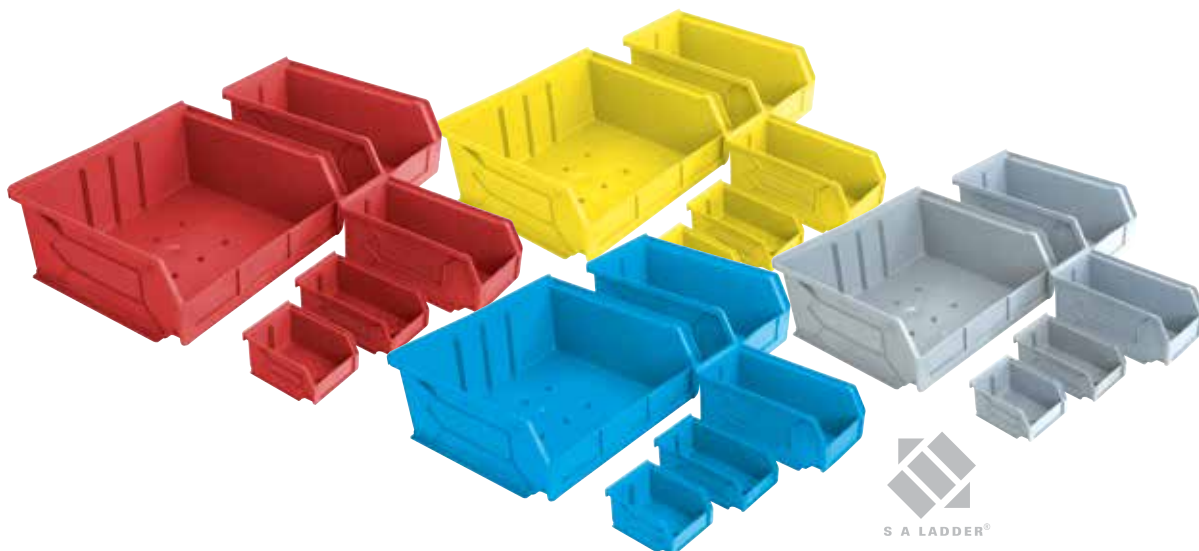

WHY ARE EEZEESTOR BINS SO ECONOMICAL?

EEZEESTOR bins are manufactured from high quality materials. Our in-house manufacturing process utilises cutting-edge technology and because you are buying directly from the manufacturer you will always get the best deal no matter which colour bin you buy.

CUSTOM COLOURS

We can manufacture Eezeestor bins in any colour - a minimum quantity will be required though.